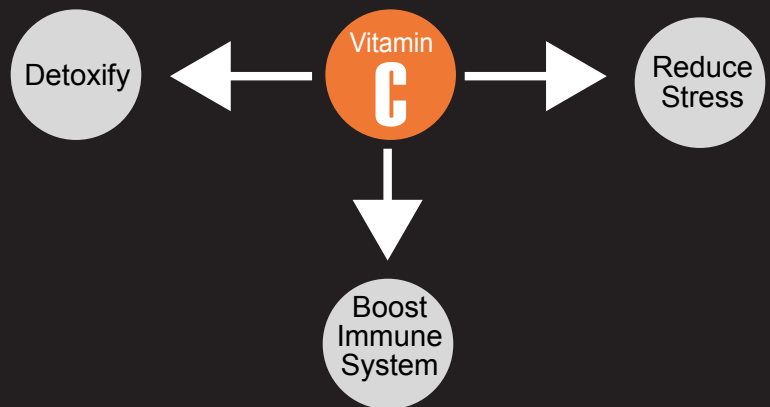

paradigm™

all natural water conditioner

ATM's Paradigm is an innovation in dechlorinating, utilizing Vitamin C for detoxifying tap water. Vitamin C boosts immune system while aloe vera promotes the natural healing benefits of Vitamin E.

1. Neutralize chlorine and chloramine
2. Vitamin C boosts immune system
3. Replaces slime coat to reduce stress
4. Encourages appetite, acclimation
5. Aids Colony bacteria in attachment

Size	Treats
118 ml	897 L
236 ml	1,794 L
473 ml	3,588 L

paradigmTM

Because of ATM's commitment to natural, non-toxic products, we dared to offer the only all natural water conditioner on the market. Utilizing the awesome neutralizing power of Vitamin C, Paradigm removes chlorine and chloramine just as fast and efficiently as standard chemicals.

Because of its stress reducing benefits, Paradigm is a fish's best travel partner when stress is likely.

Benefits

- Neutralizes chlorine and chloramine
- Boosts immune system
- Replaces slime coat
- Reduces stress
- Stimulates acclimation and feeding
- Non-toxic, all natural cannot be overdosed